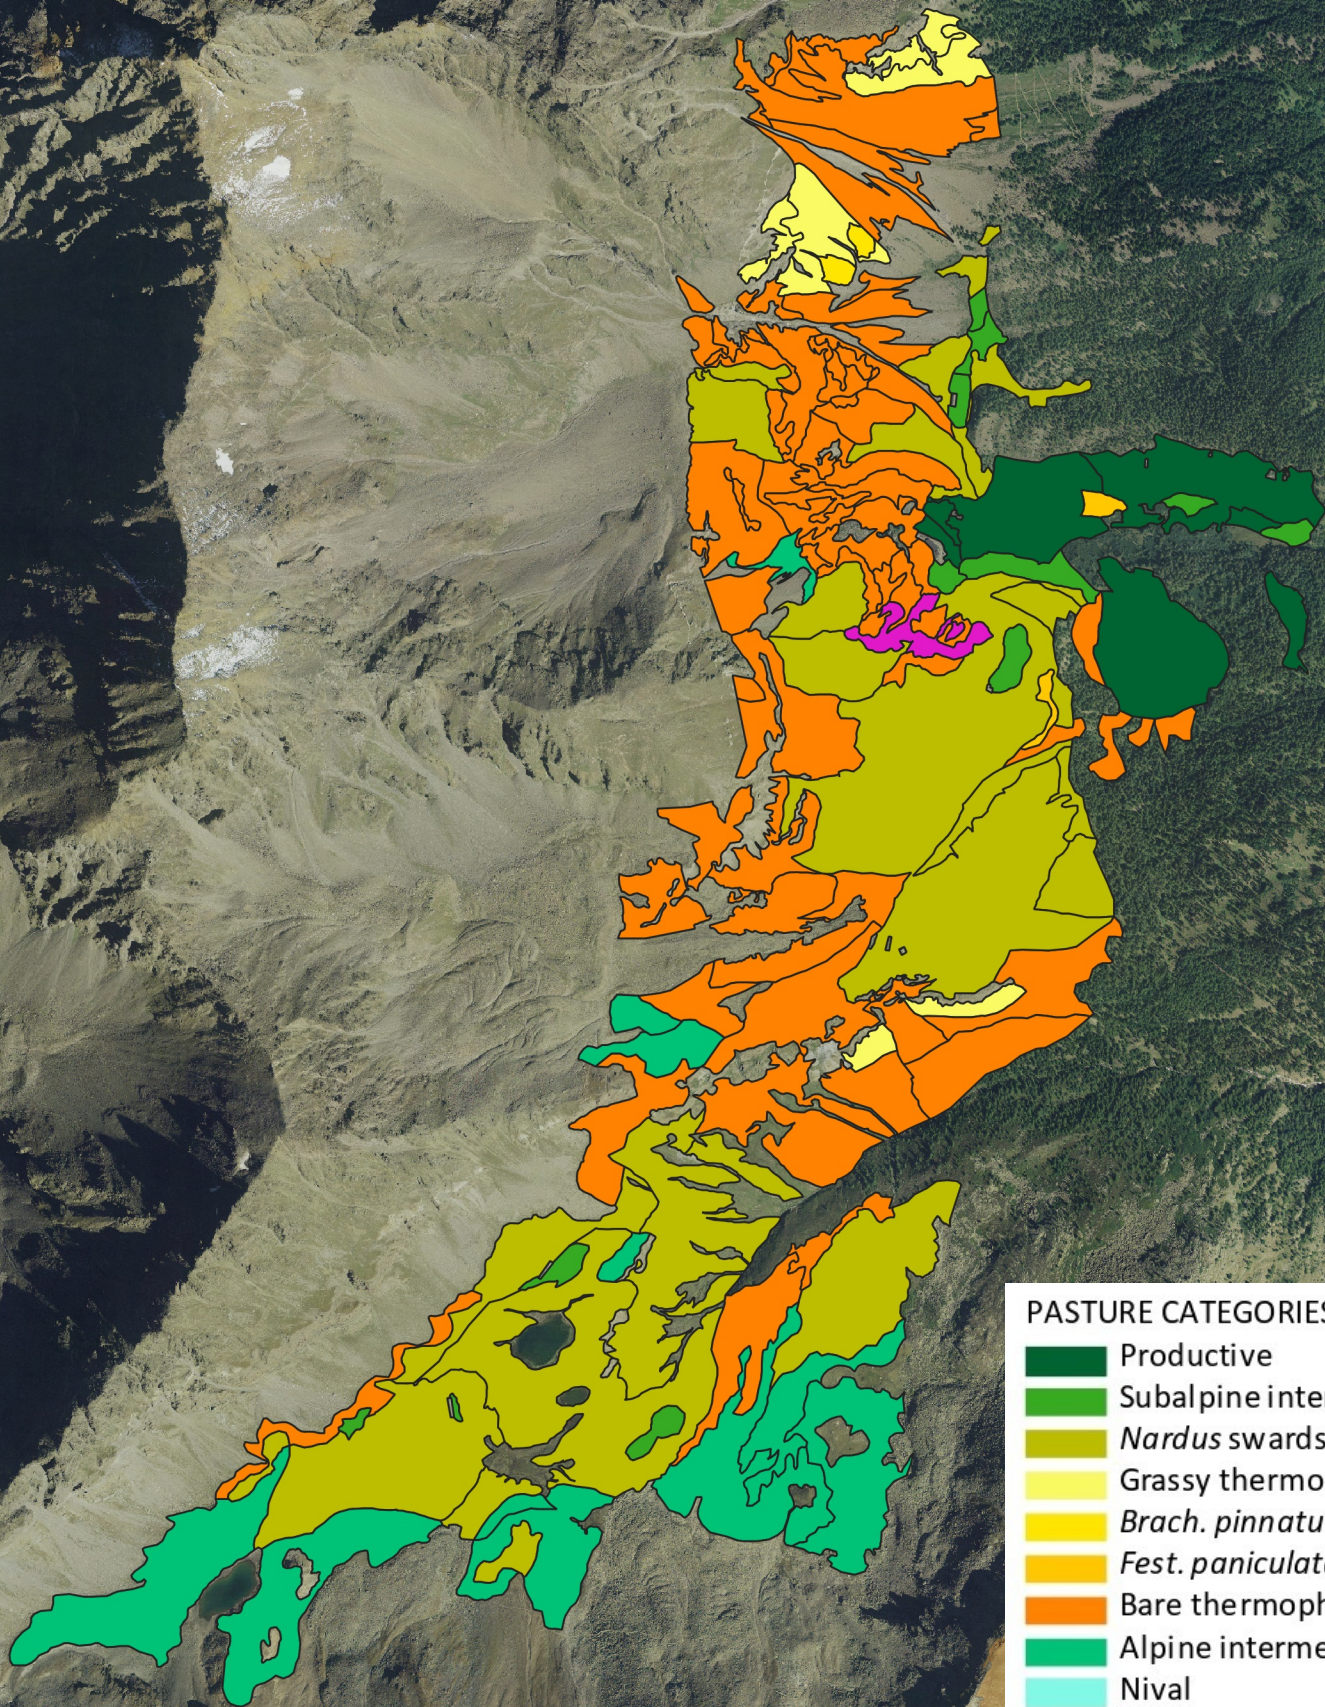

Pasture district n.106:  
DJOUAN

- PASTURE CATEGORIES
- Productive
  - Subalpine intermediate
  - Nardus* swards
  - Grassy thermophile
  - Brach. pinnatum* swards
  - Fest. paniculata* swards
  - Bare thermophile
  - Alpine intermediate
  - Nival
  - Heaths
  - Wetlands
  - Screes
  - Nitrophilic vegetation
  - PNGP boundaries

0 250 500 m

Pasture district  
n. 111