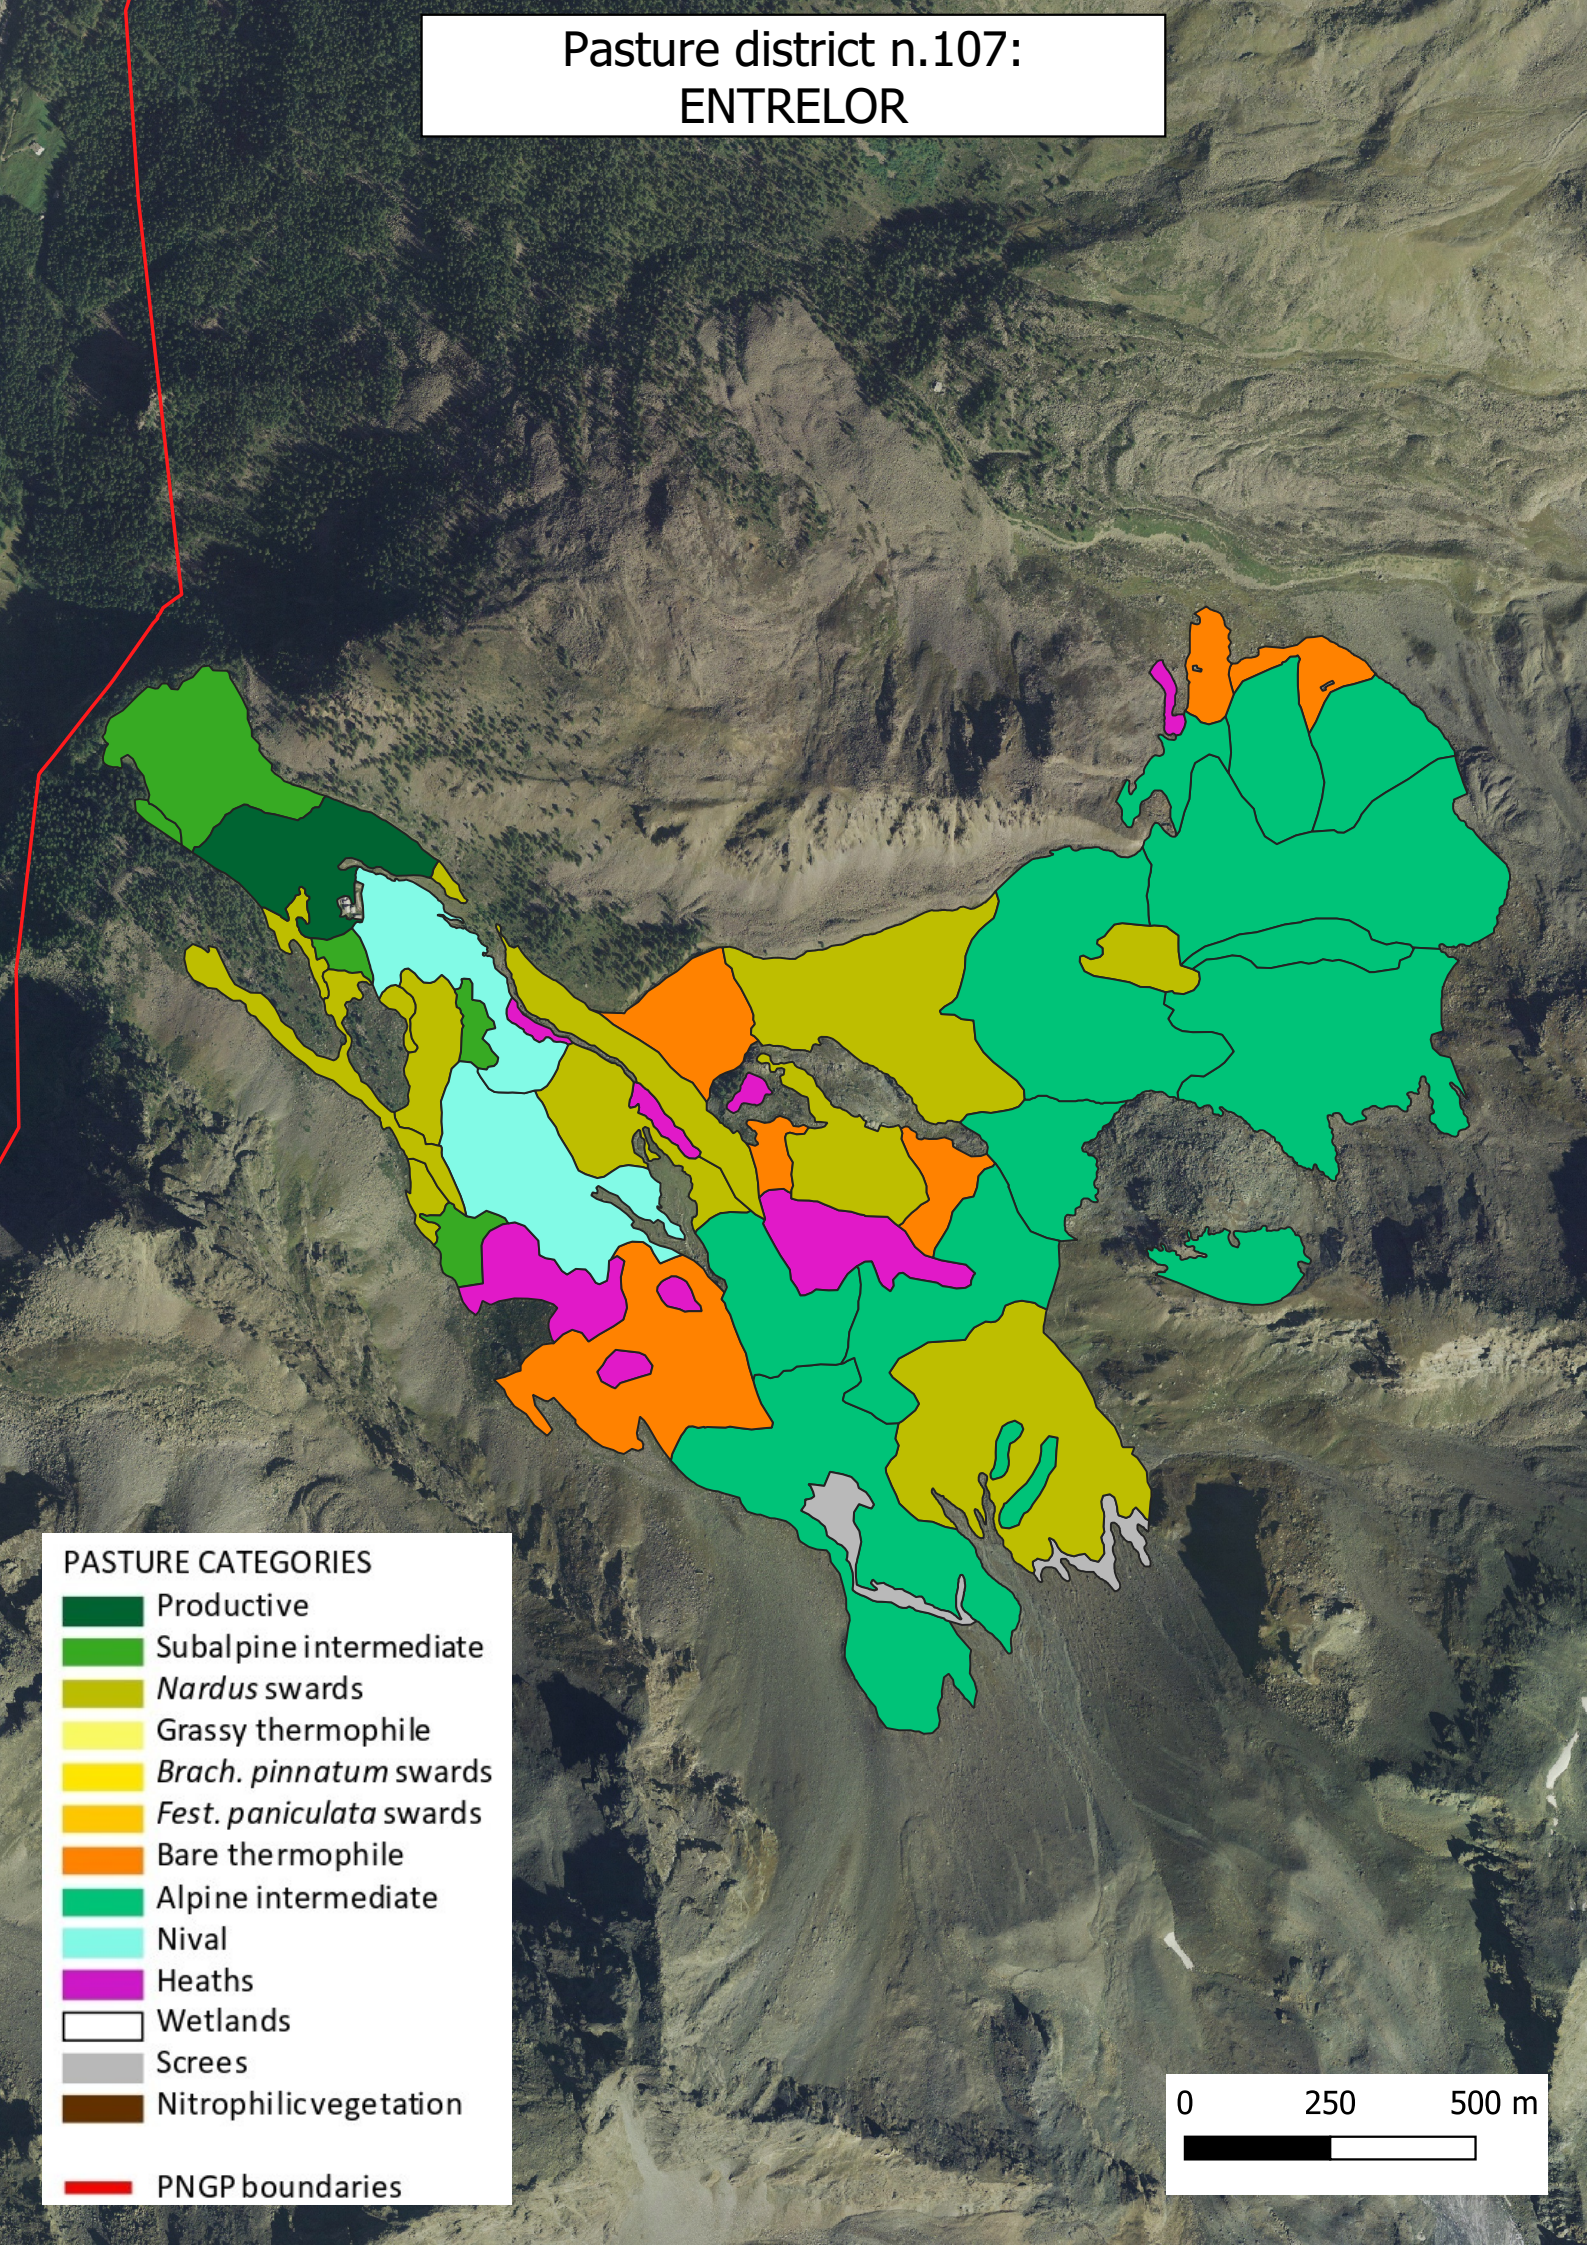

Pasture district n.107:
ENTRELOR

PASTURE CATEGORIES

- Productive
- Subalpine intermediate
- Nardus* swards
- Grassy thermophile
- Brach. pinnatum* swards
- Fest. paniculata* swards
- Bare thermophile
- Alpine intermediate
- Nival
- Heaths
- Wetlands
- Screes
- Nitrophilic vegetation
- PNGP boundaries