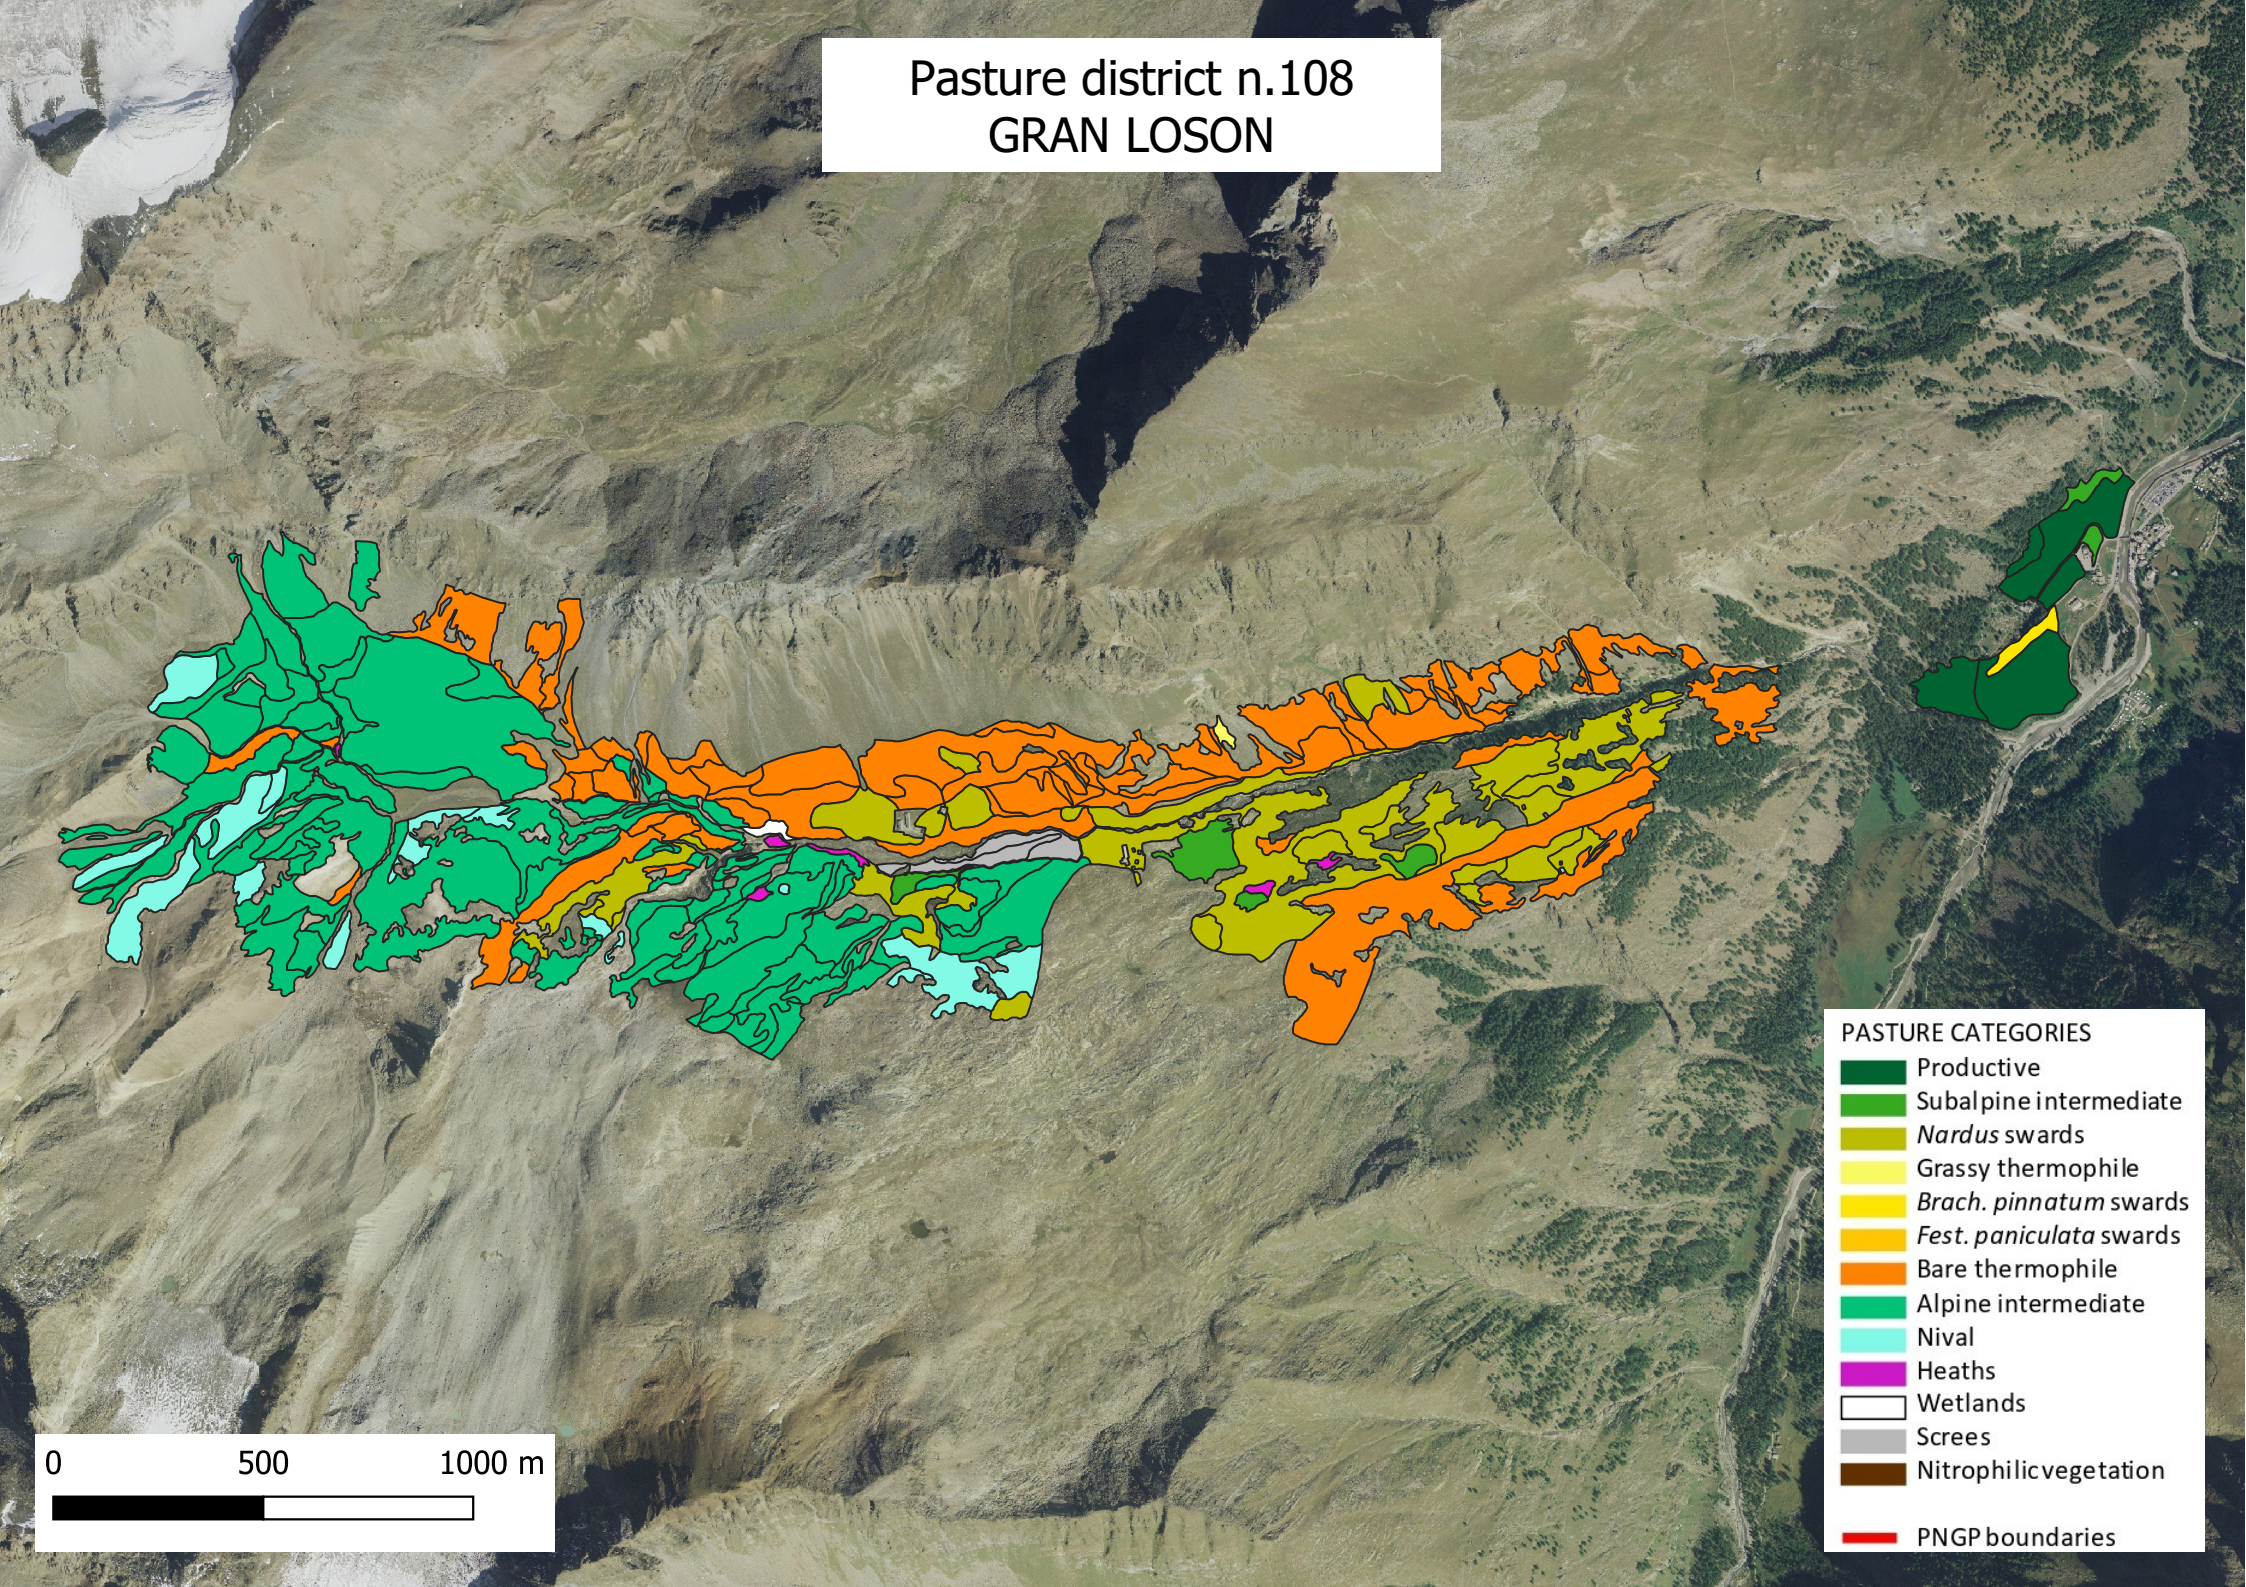

Pasture district n.108  
GRAN LOSON

- PASTURE CATEGORIES
- Productive
  - Subalpine intermediate
  - Nardus swards
  - Grassy thermophile
  - Brach. pinnatum swards
  - Fest. paniculata swards
  - Bare thermophile
  - Alpine intermediate
  - Nival
  - Heaths
  - Wetlands
  - Screes
  - Nitrophilic vegetation
  - PNGP boundaries