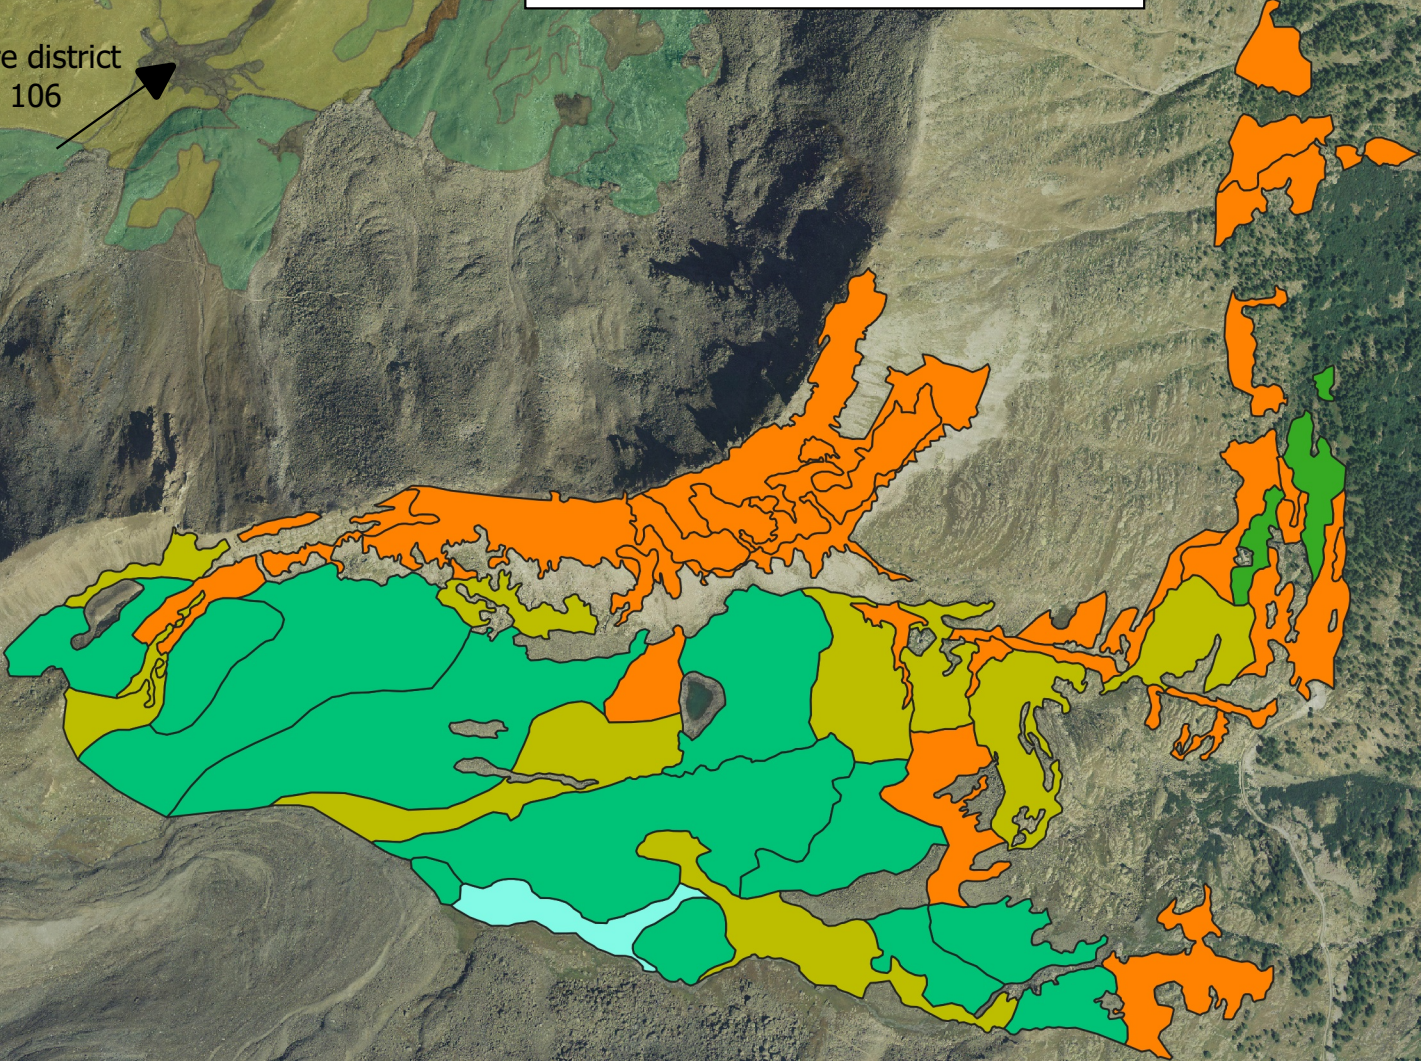

Pasture district n.111
MEYES

Pasture district
n. 106

Pasture district
n. 112

- PASTURE CATEGORIES
- Productive
 - Subalpine intermediate
 - Nardus* swards
 - Grassy thermophile
 - Brach. pinnatum* swards
 - Fest. paniculata* swards
 - Bare thermophile
 - Alpine intermediate
 - Nival
 - Heaths
 - Wetlands
 - Screes
 - Nitrophilic vegetation
 - PNGP boundaries