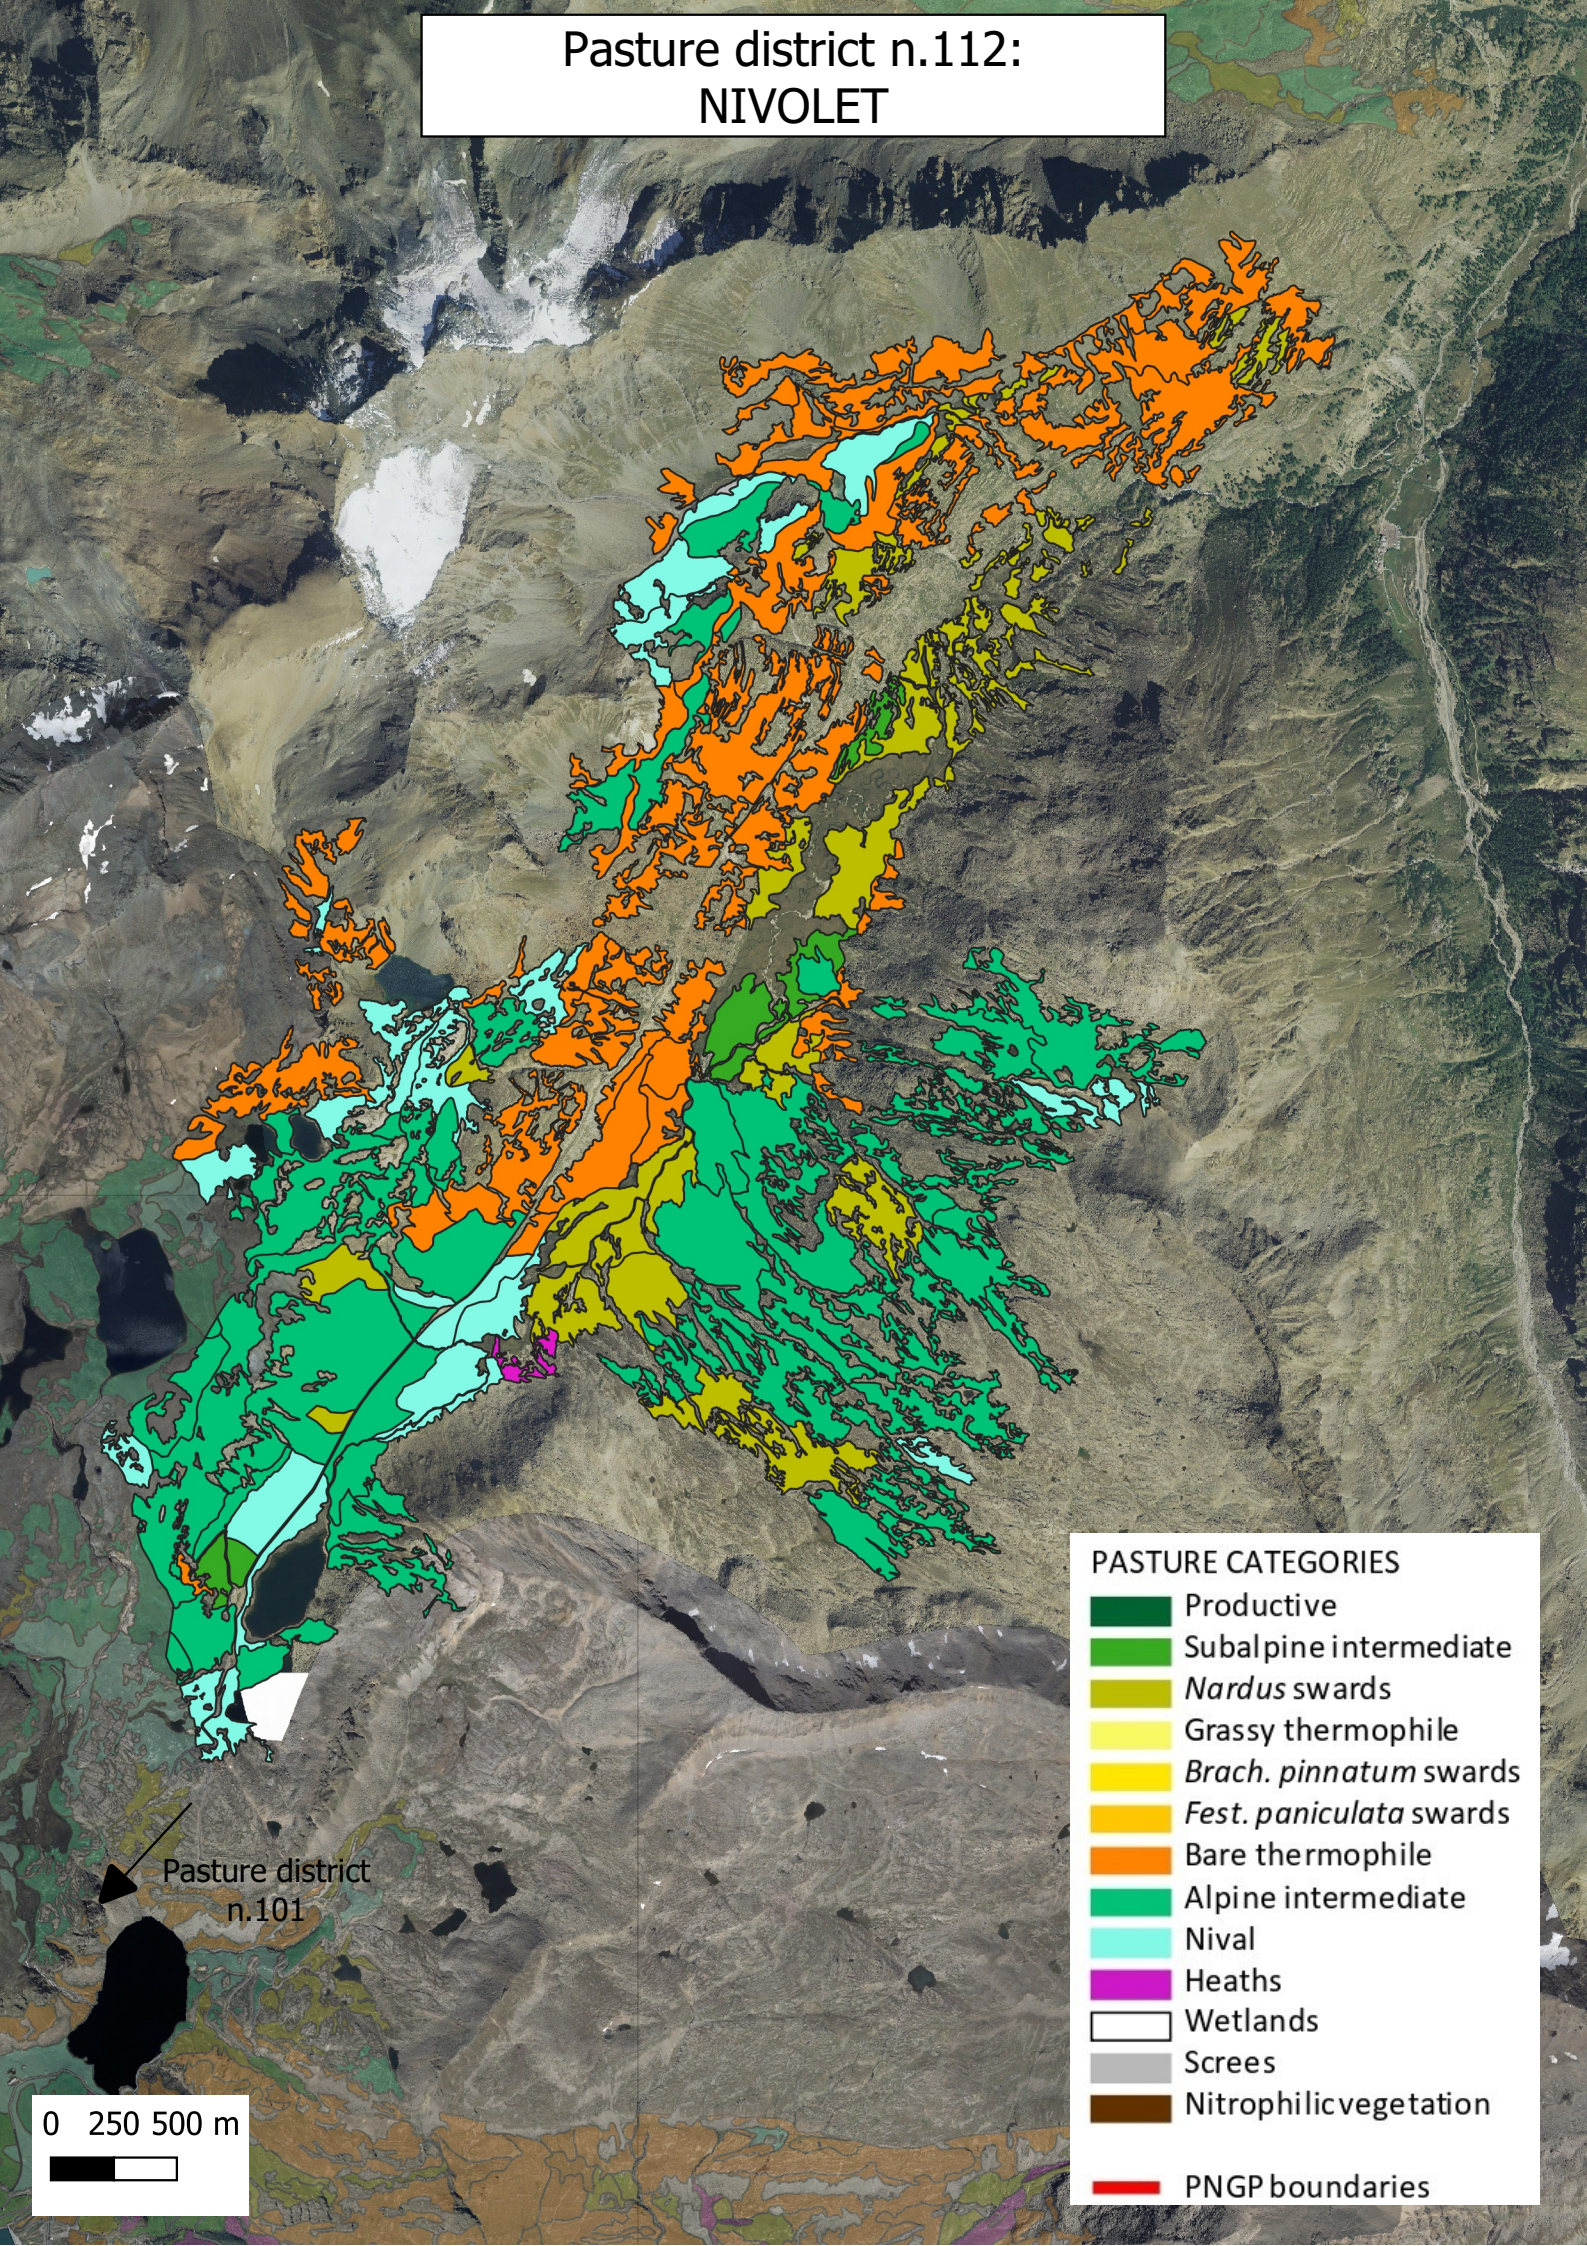

Pasture district n.112: NIVOLET

PASTURE CATEGORIES

- Productive
- Subalpine intermediate
- Nardus* swards
- Grassy thermophile
- Brach. pinnatum* swards
- Fest. paniculata* swards
- Bare thermophile
- Alpine intermediate
- Nival
- Heaths
- Wetlands
- Screes
- Nitrophilic vegetation
- PNGP boundaries

Pasture district
n.101

0 250 500 m