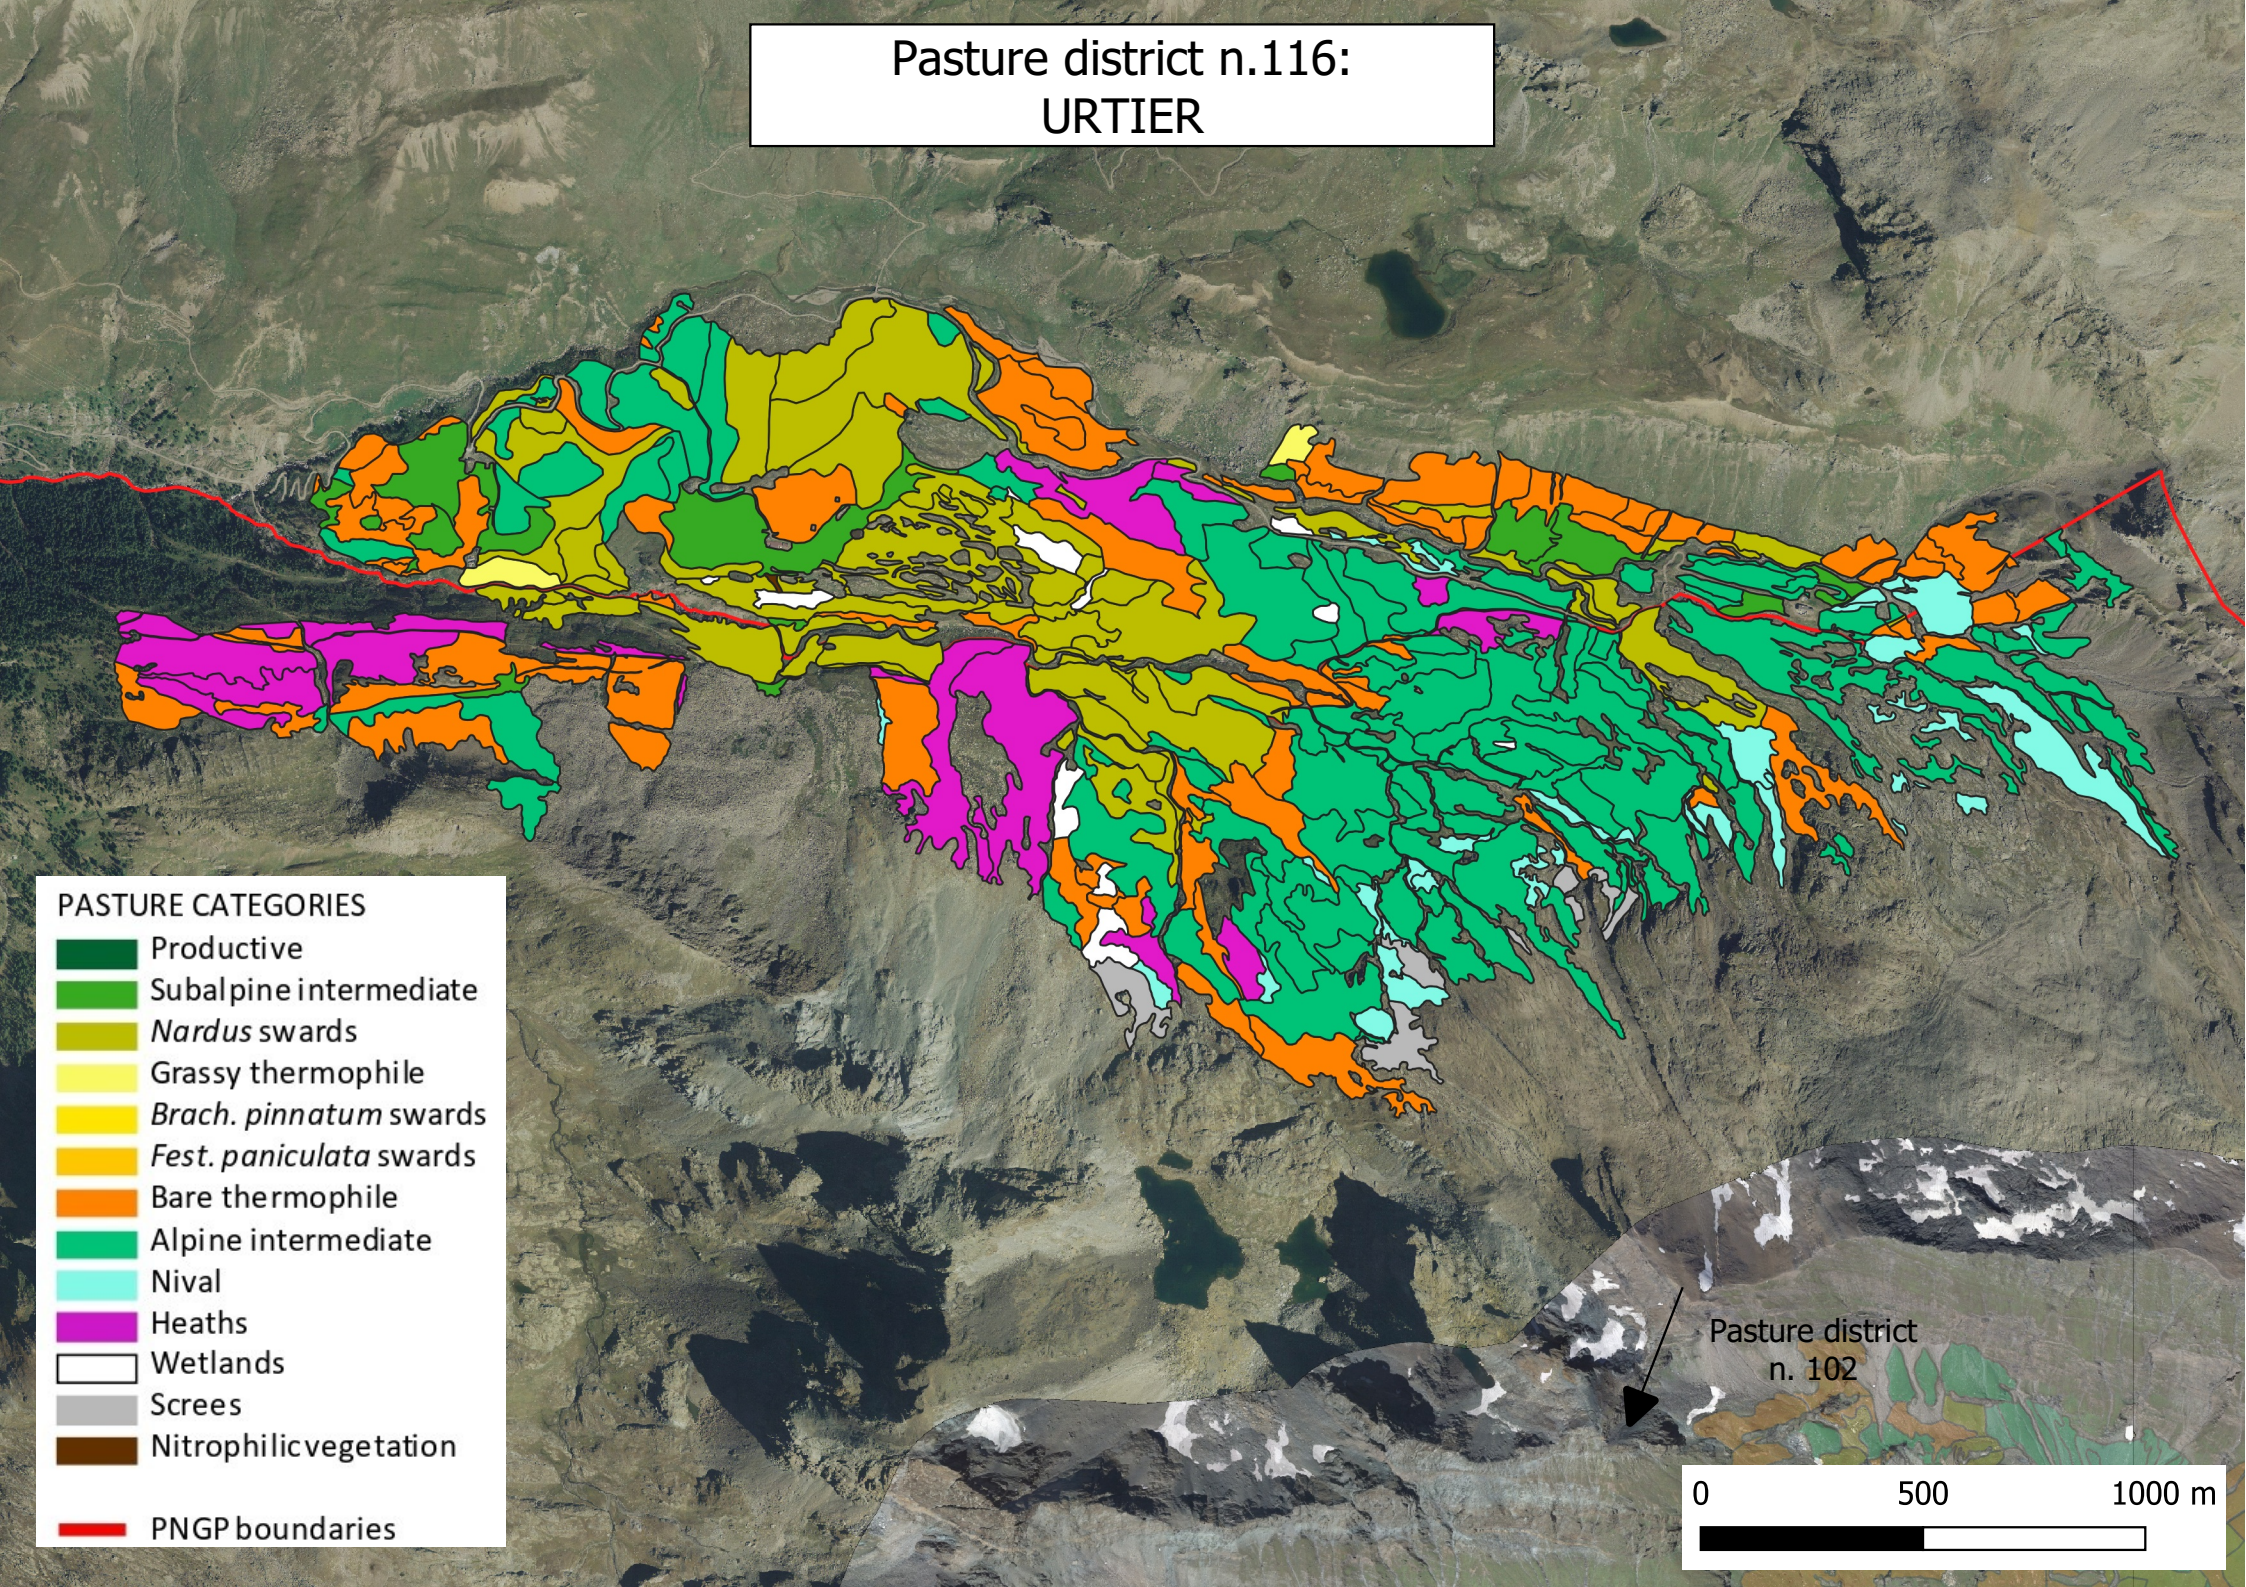

Pasture district n.116:
URTIER

- PASTURE CATEGORIES
- Productive
 - Subalpine intermediate
 - Nardus* swards
 - Grassy thermophile
 - Brach. pinnatum* swards
 - Fest. paniculata* swards
 - Bare thermophile
 - Alpine intermediate
 - Nival
 - Heaths
 - Wetlands
 - Screes
 - Nitrophilic vegetation
 - PNGP boundaries

0 500 1000 m

Pasture district
n. 102