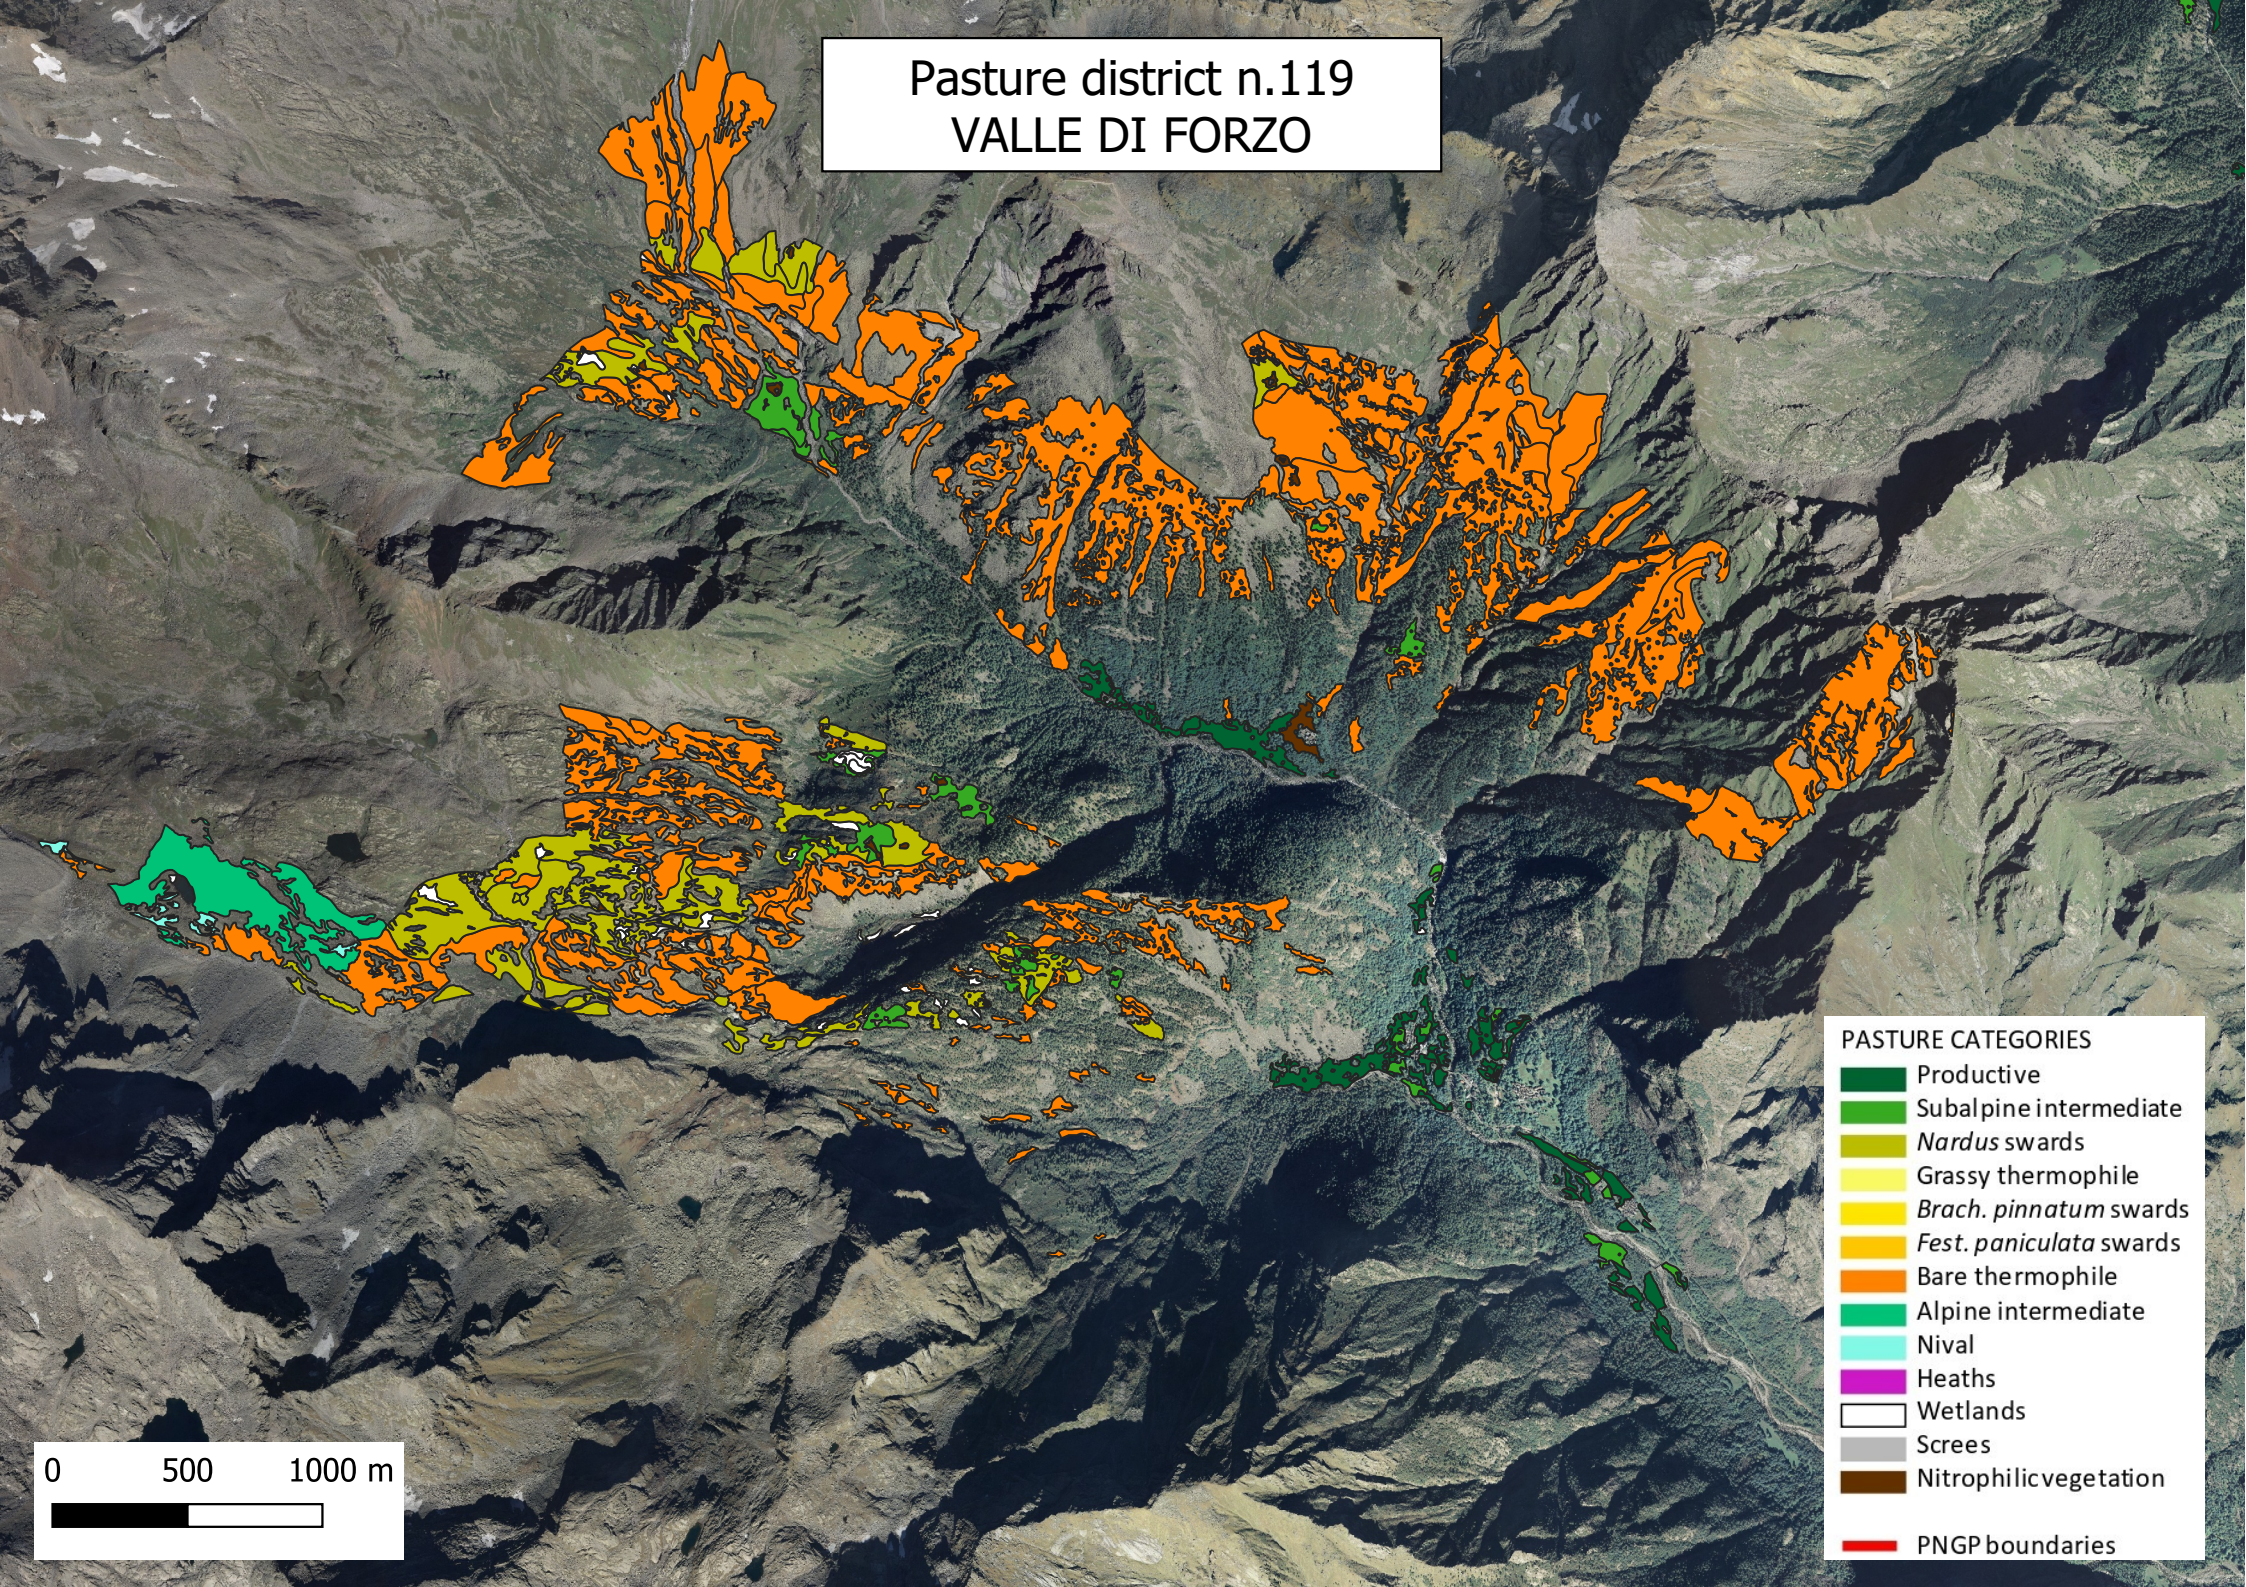

Pasture district n.119
VALLE DI FORZO

- PASTURE CATEGORIES
- Productive
 - Subalpine intermediate
 - Nardus* swards
 - Grassy thermophile
 - Brach. pinnatum* swards
 - Fest. paniculata* swards
 - Bare thermophile
 - Alpine intermediate
 - Nival
 - Heaths
 - Wetlands
 - Screes
 - Nitrophilic vegetation
 - PNGP boundaries