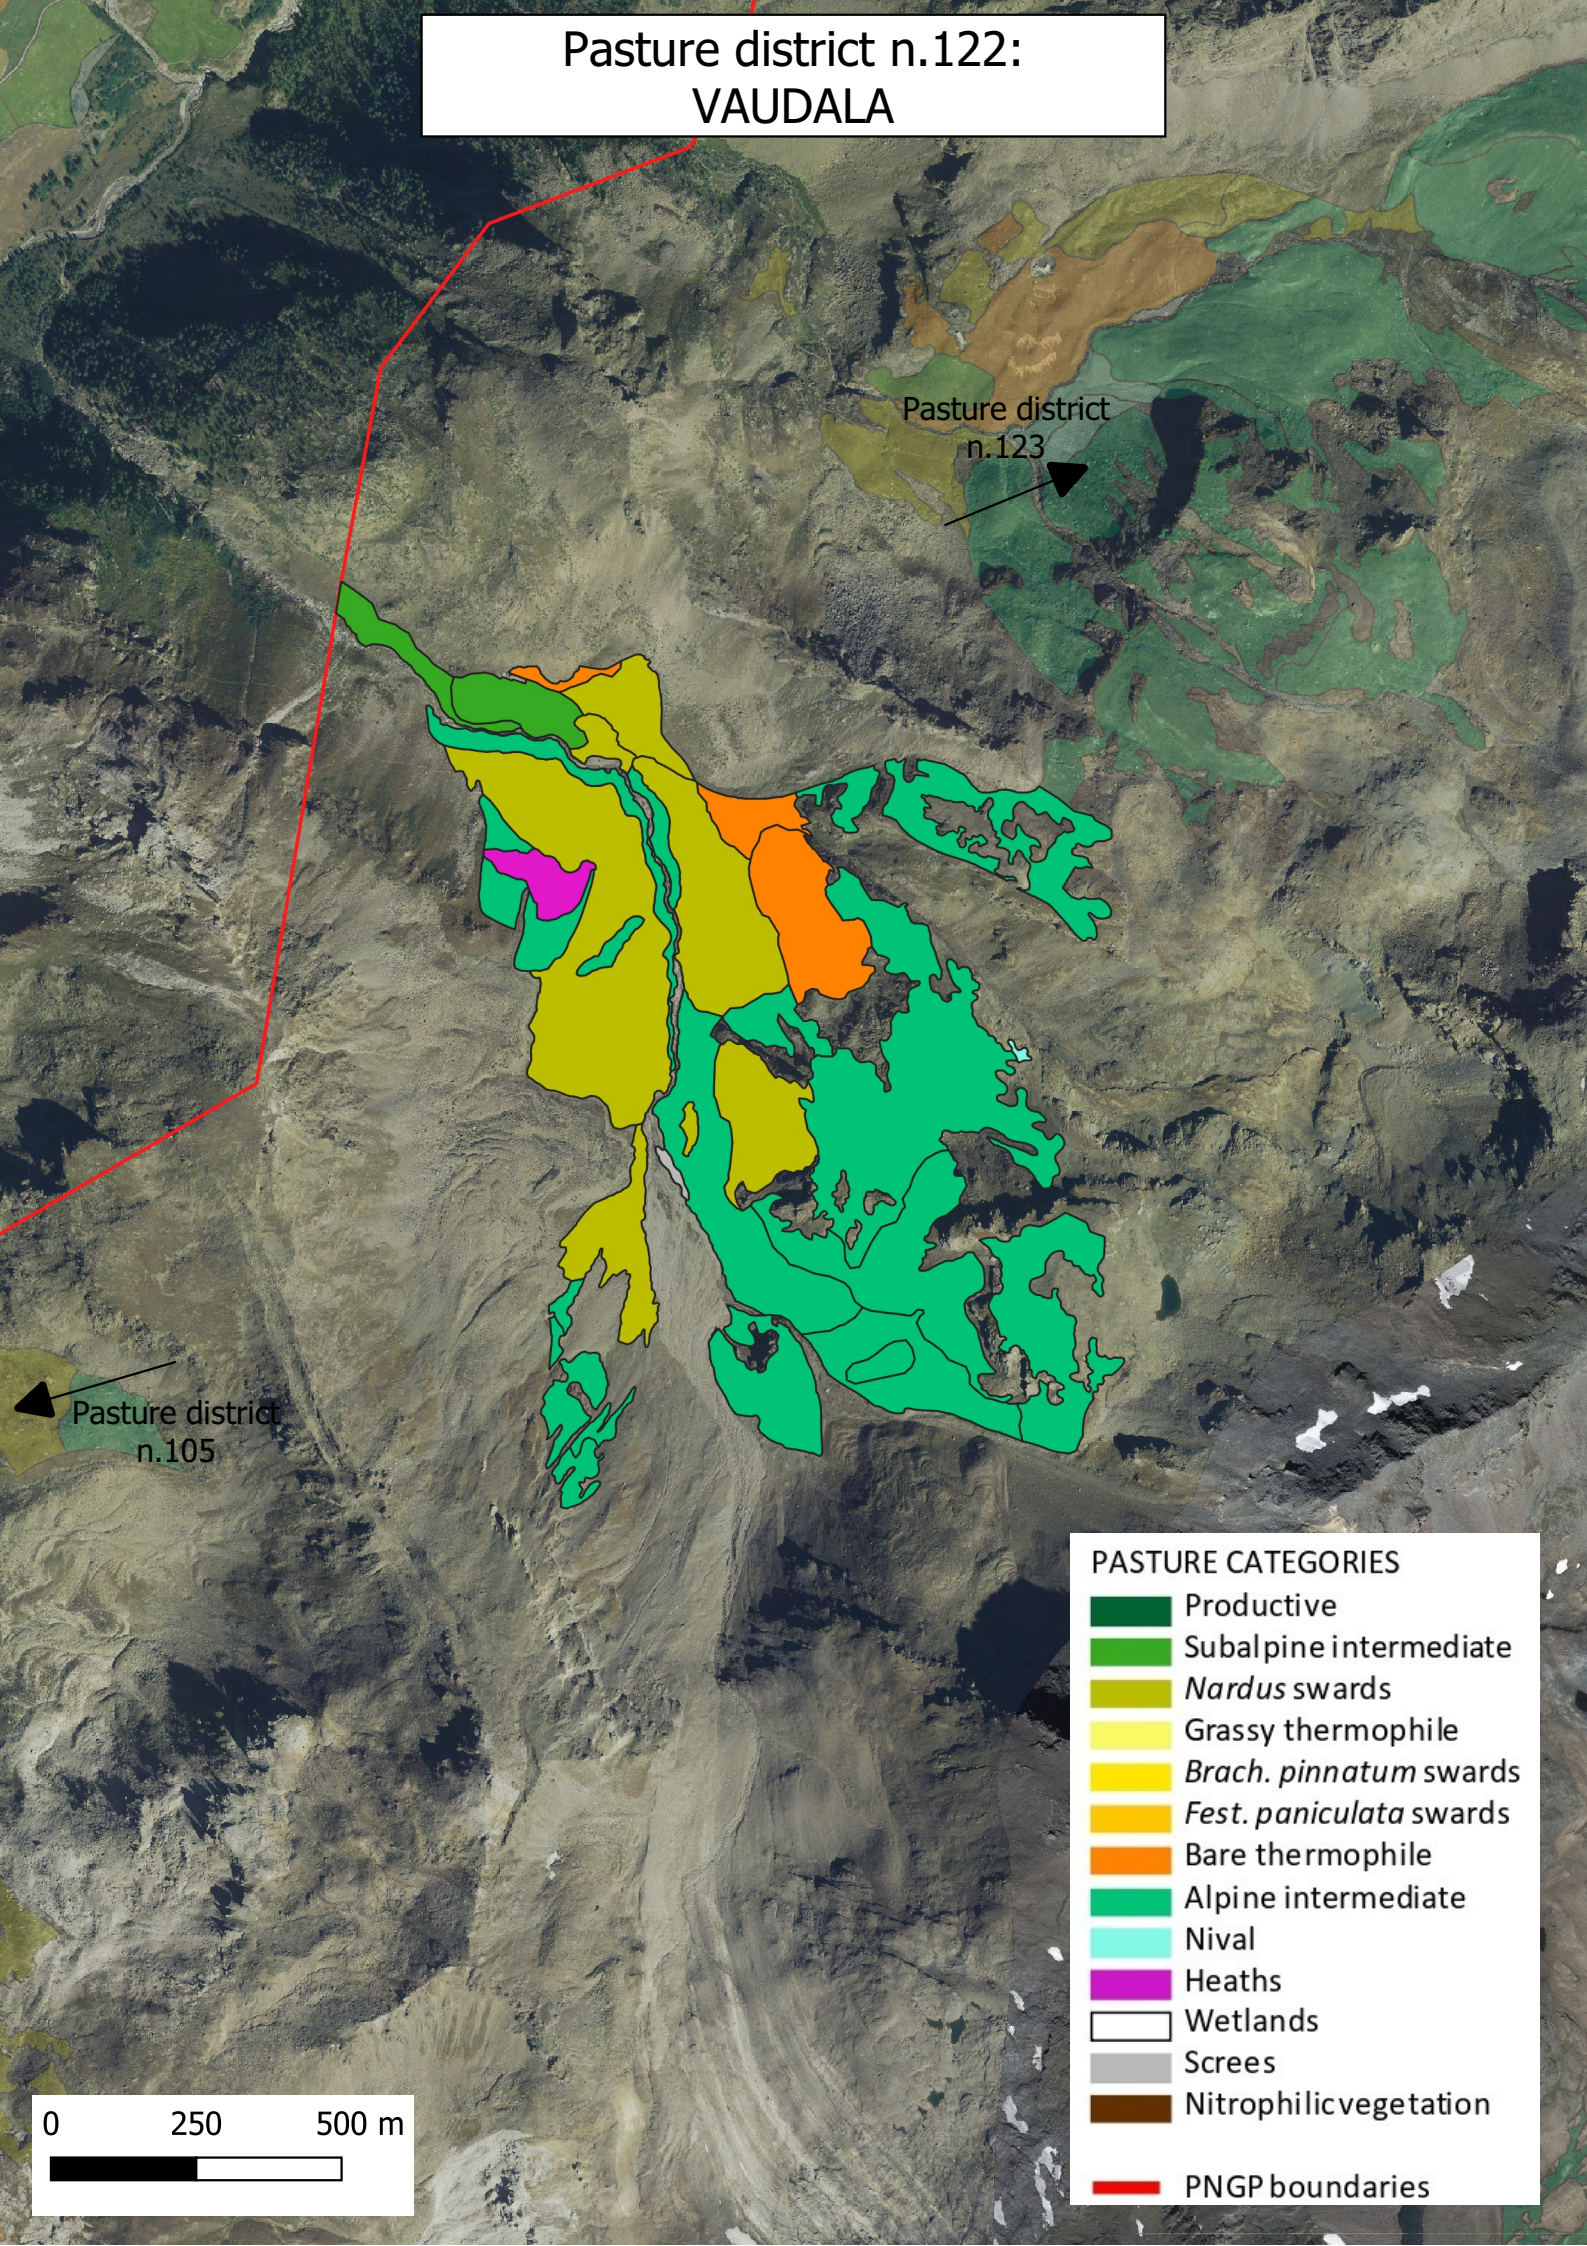

Pasture district n.122:
VAUDALA

Pasture district
n.123

Pasture district
n.105

PASTURE CATEGORIES

- Productive
- Subalpine intermediate
- Nardus* swards
- Grassy thermophile
- Brach. pinnatum* swards
- Fest. paniculata* swards
- Bare thermophile
- Alpine intermediate
- Nival
- Heaths
- Wetlands
- Screes
- Nitrophilic vegetation
- PNGP boundaries

0 250 500 m